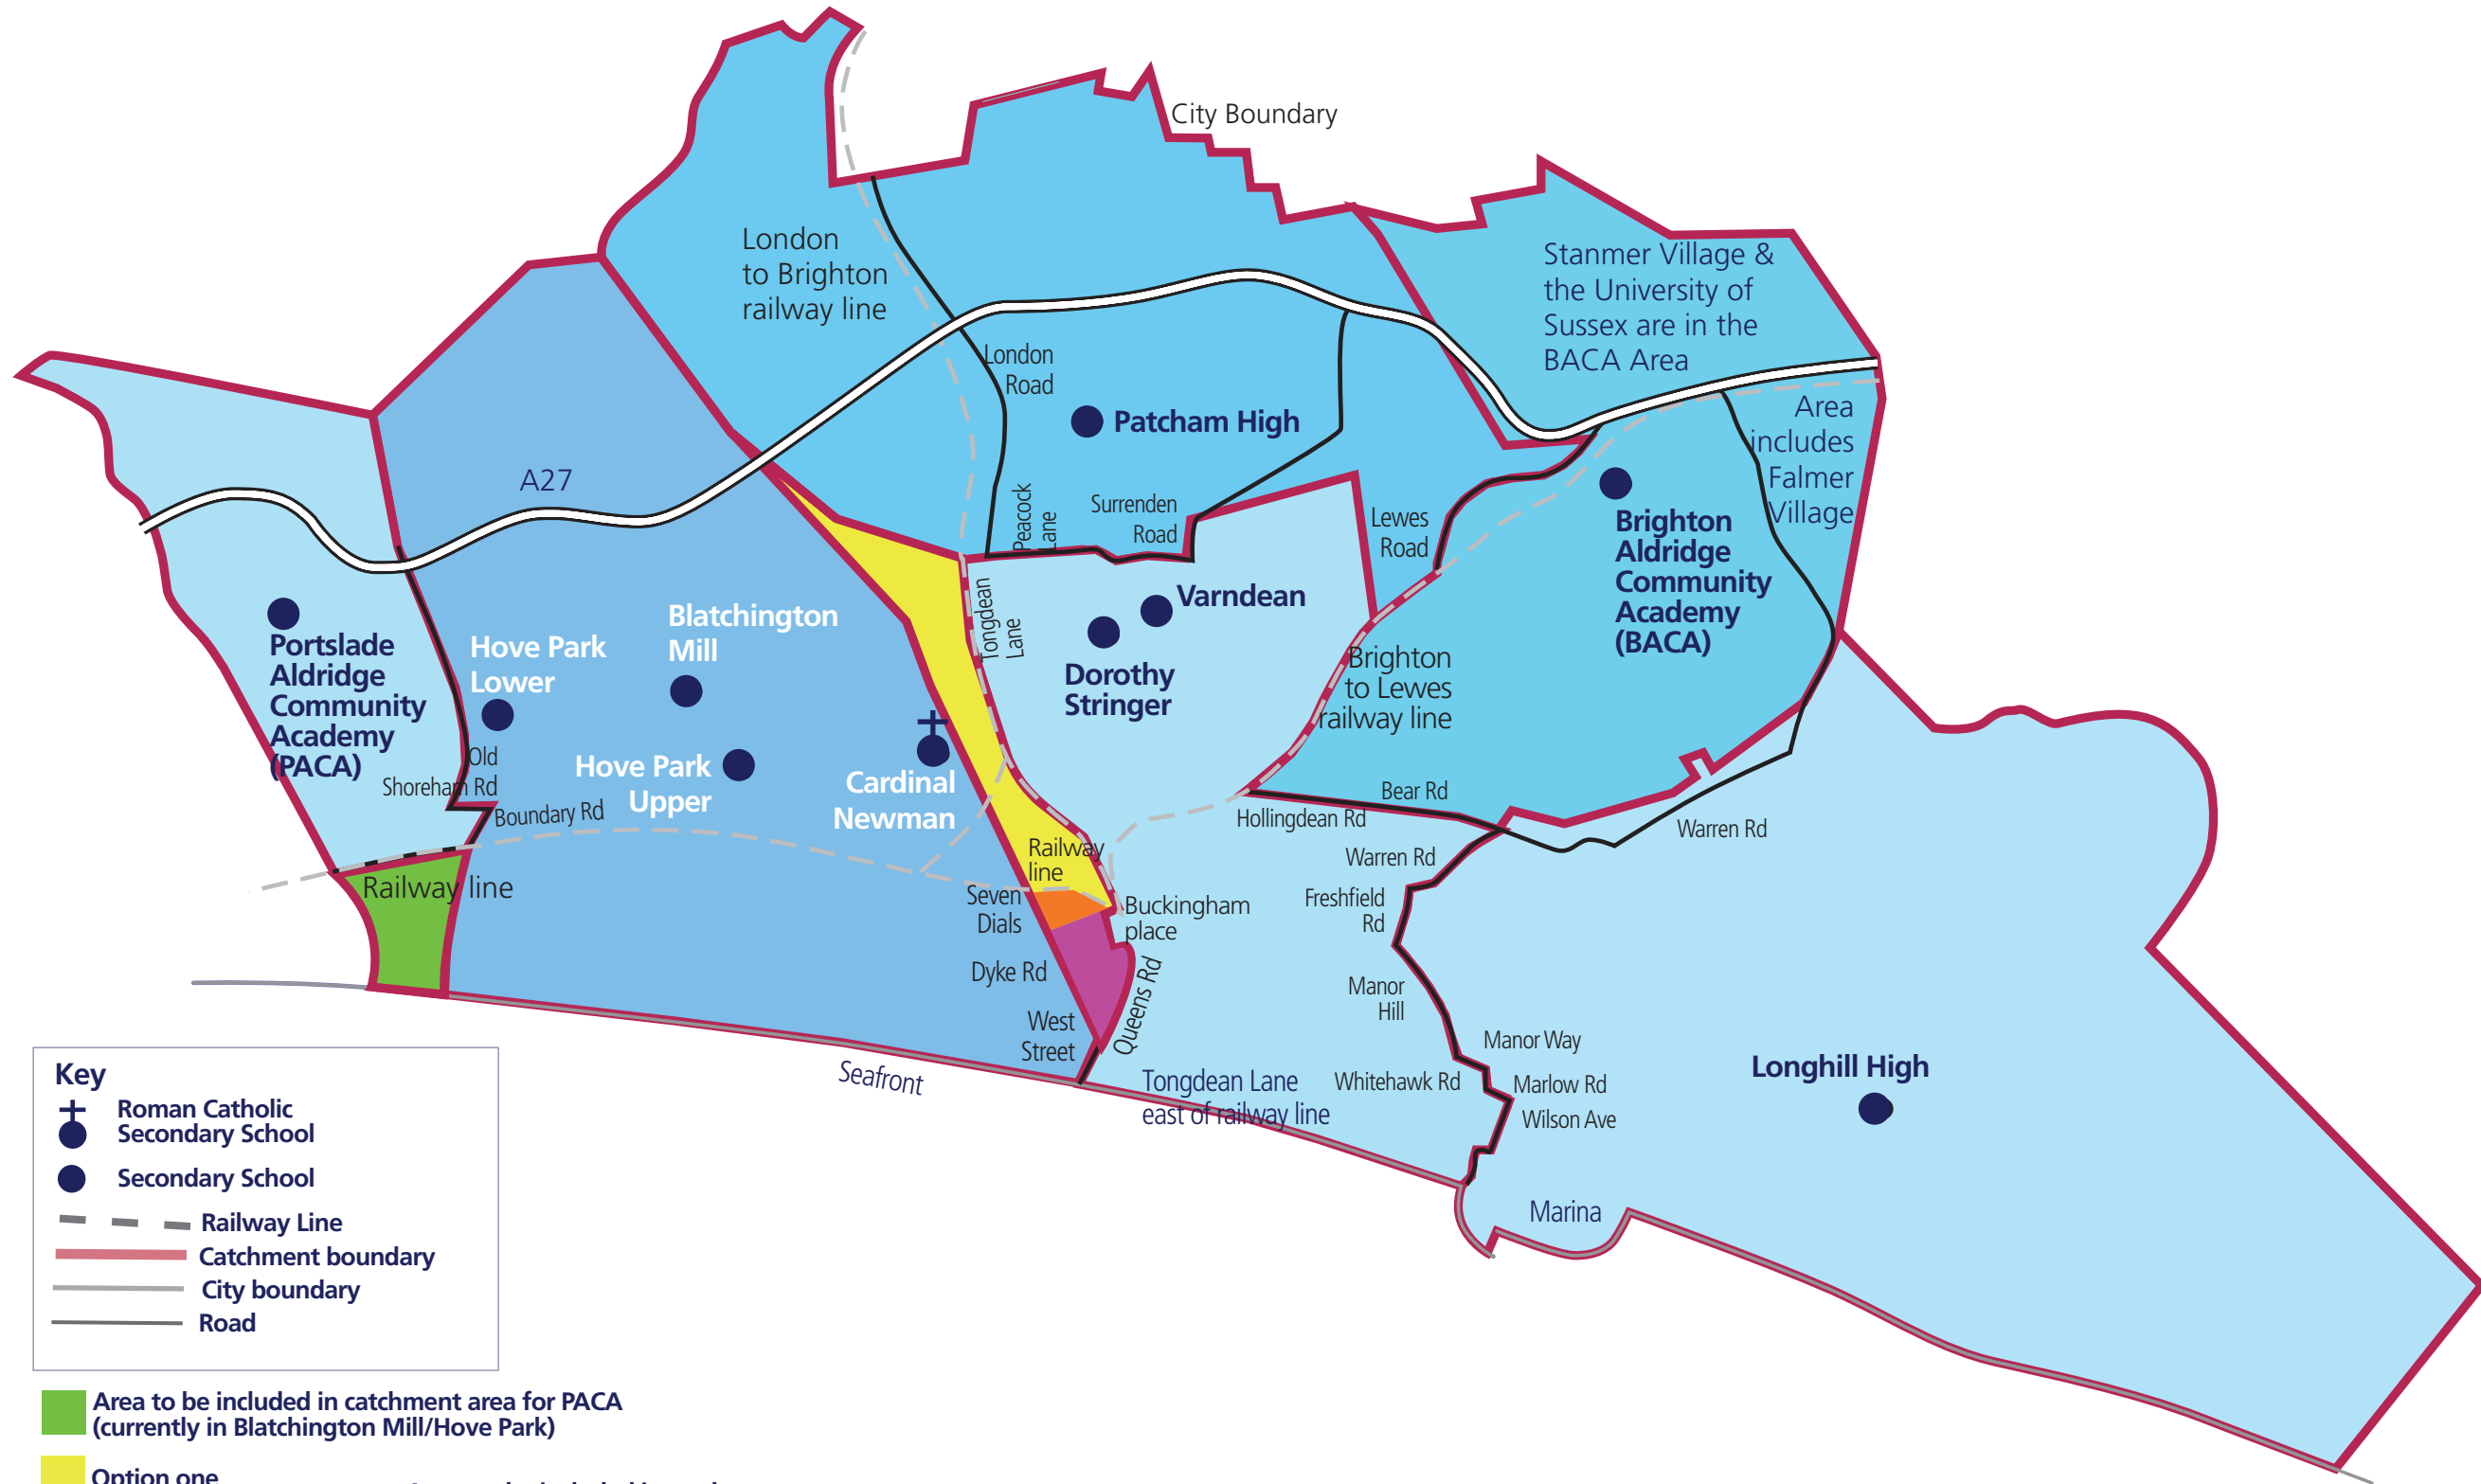

Proposed changes to Secondary School Catchment areas

359

Key

- Roman Catholic Secondary School
- Secondary School
- Railway Line
- Catchment boundary
- City boundary
- Road

Area to be included in catchment area for PACA (currently in Blatchington Mill/Hove Park)

Option one

Option two

Option three

Areas to be included in catchment area for Dorothy Stringer/Varndean (currently in Blatchington Mill/Hove Park)